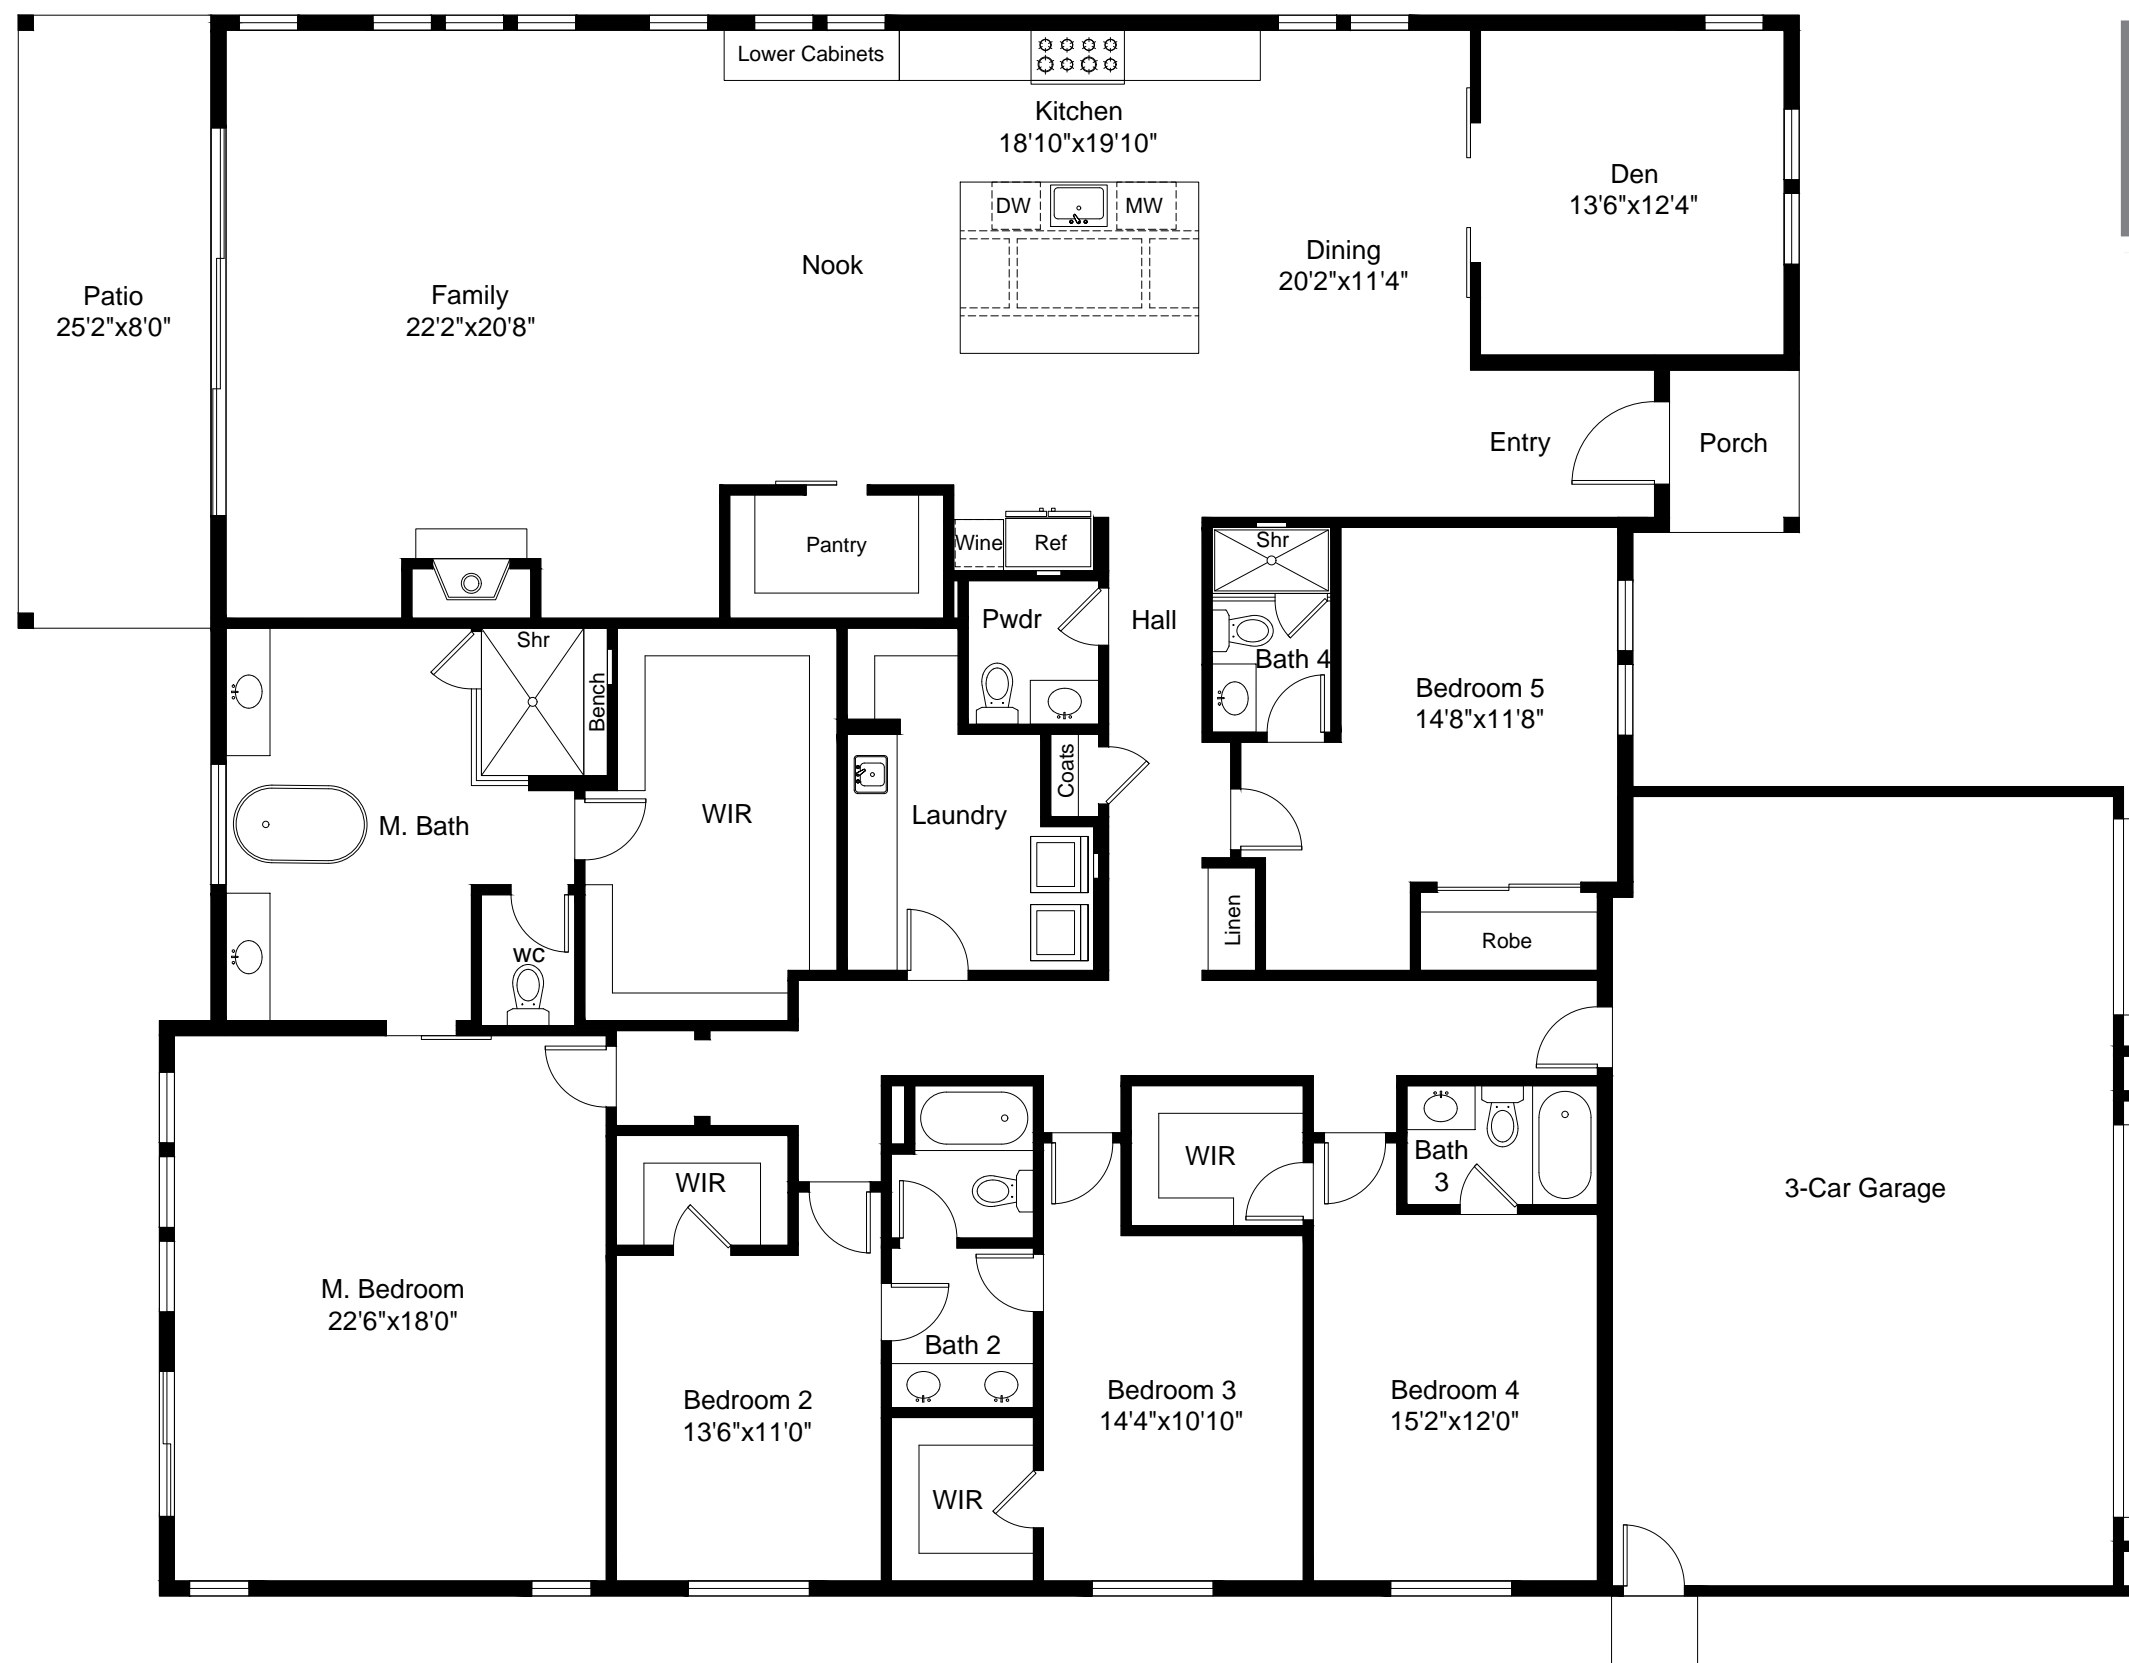

LYON ESTATES

**Plan 3**

5 BED | 4.5 BA | 3,967 sqft

Lots 5, 6, 8, 10

This floor plan including furniture, fixture measurements and dimensions are approximate and for illustrative purposes only. BoxBrownie.com gives no guarantee, warranty or representation as to the accuracy and layout. All enquiries must be directed to the agent, vendor or party representing this floor plan.